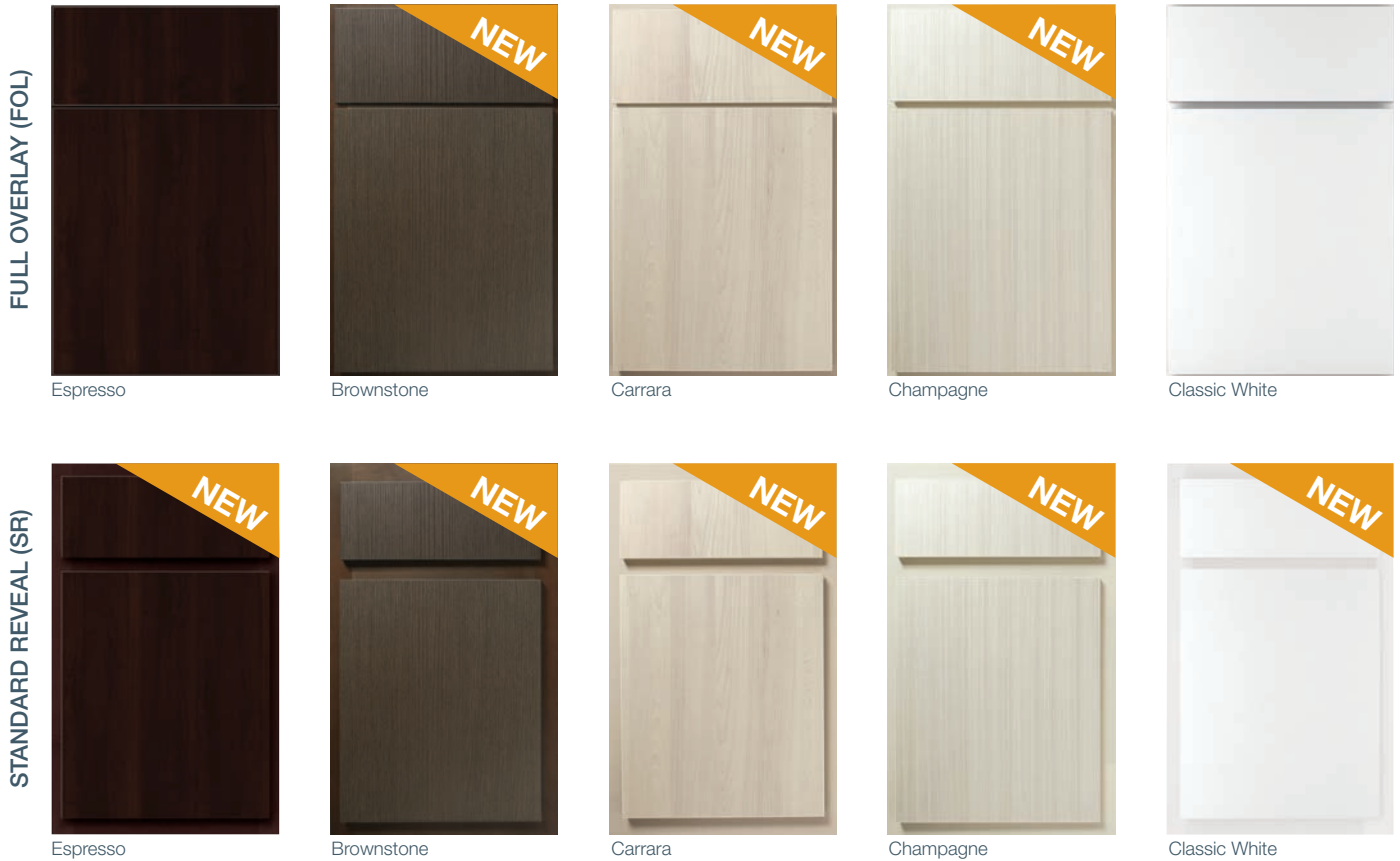

☐ Laminate finishes:

Avenue™ Cabinetry – A SLEEK, FLEXIBLE LOOK FOR MODERN KITCHENS

5/8" thick melamine slab doors and drawer fronts • Available in full overlay (FOL) or standard reveal (SR) door profiles • Textured melamine laminate is thermally fused to CARB2 compliant composite panel core • Edgebanded on all four sides • Cabinet face frames, end panels, and accessories come in complimentary colors • Available in square design for all cabinets; offered with slab drawer fronts • Decorative hardware is required on full overlay door and optional for standard reveal doors • Minimum order quantities and extended lead times apply. See account manager for details

AdvantaCabinets.com
Proudly Made in America