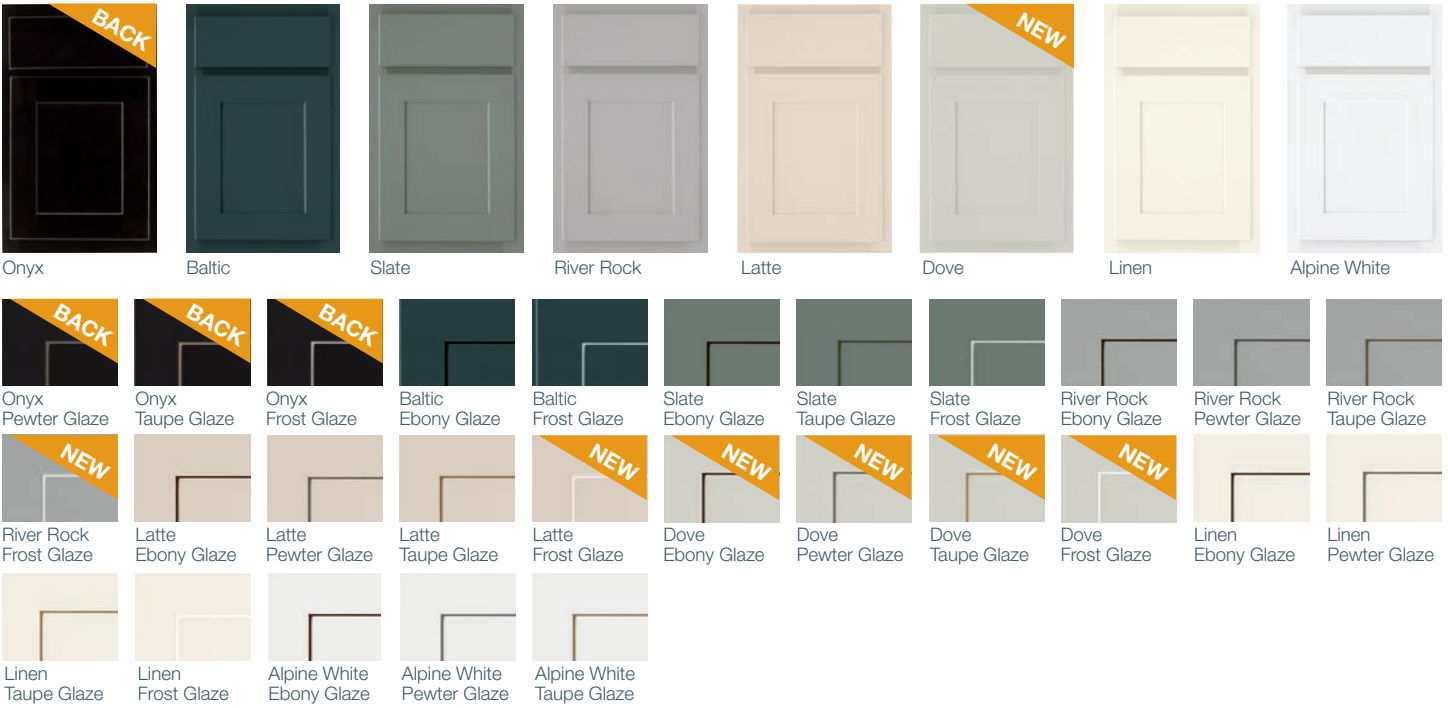

Shown in Storm maple finish

Newbury™ Cabinetry

Newbury cabinets' classic **Shaker style** is the perfect look for any space. This **standard reveal** cabinet style offers a simple and practical appearance that enhances any design scheme. Available in maple or enamel painted finishes.

M Maple Stain and Glaze* finishes:

P Enamel Paint* and Glaze* finishes:

Newbury™ Cabinetry – A TIMELESS LOOK FOR ANY HOME'S DÉCOR

3/4" thick solid door frames and drawer fronts • Genuine wood veneer recessed, Shaker style flat center panel • Painted doors come with an MDF center panel • Assembled with five-piece mortise and tenon joinery • Available in square design for all cabinets; offered with slab drawer fronts • Standard reveal doors and drawer fronts • Decorative hardware available but not required