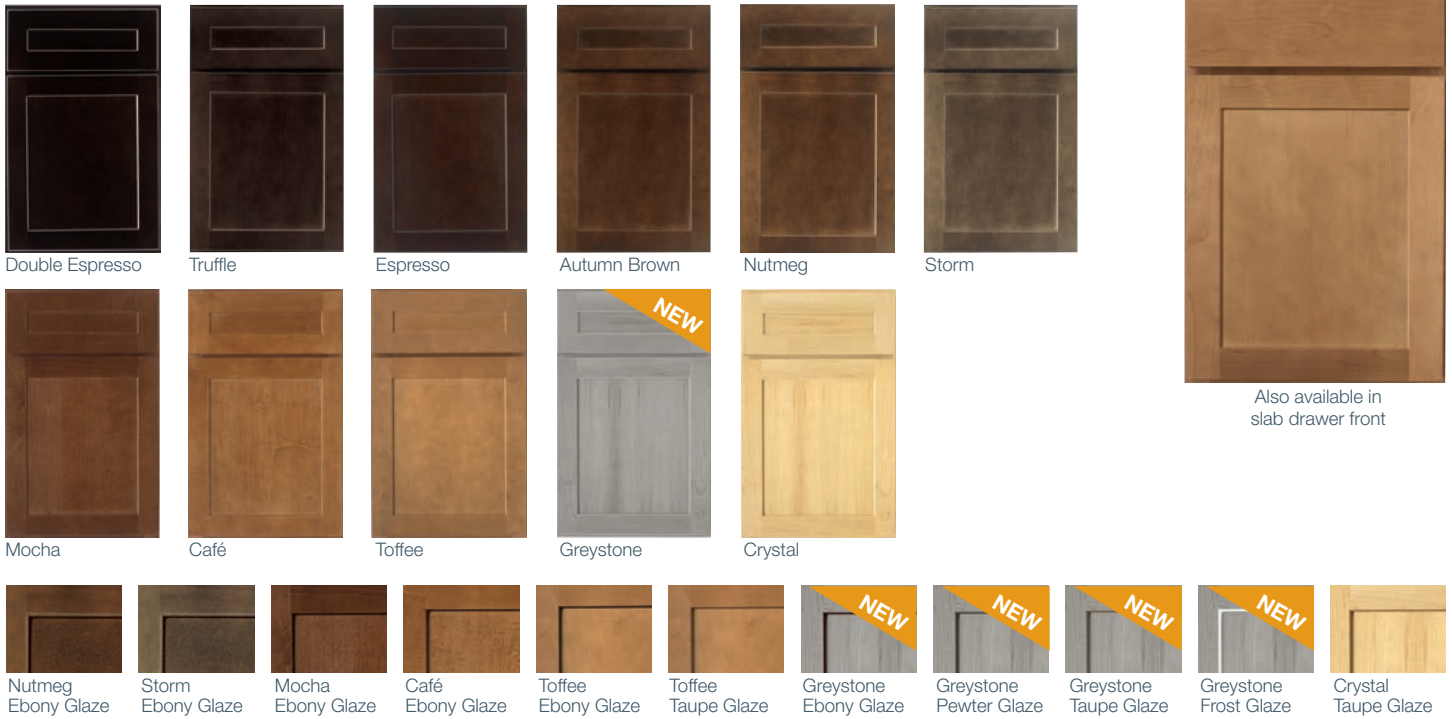

M Maple Stain and Glaze* finishes: