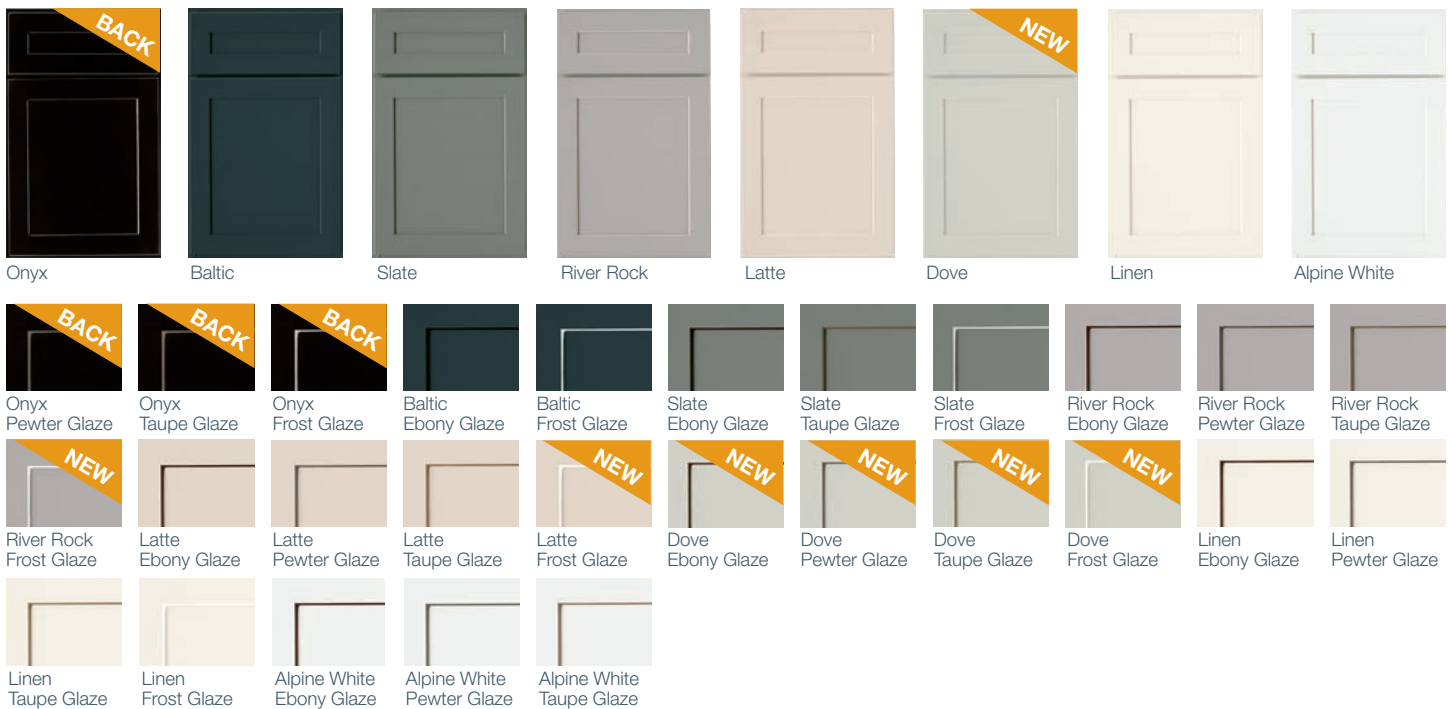

P Enamel Paint* and Glaze* finishes:

Rutledge™ 5-PC Cabinetry – CLASSIC STYLE, CONTEMPORARY FEEL

3/4" thick solid door frames and drawer fronts • Genuine wood veneer recessed, Shaker style flat center panel • Painted doors come with an MDF center panel • Assembled with five-piece mortise and tenon joinery • Available in square design for all cabinets; drawer fronts available in 5-piece or slab styles • Full overlay doors and drawer fronts • Decorative hardware is required

*additional charge applies

Visit advantacabinets.com/paint-disclosure for more information on our painted finishes.

AdvantaCabinets.com

Proudly Made in America

An **acpi** brand