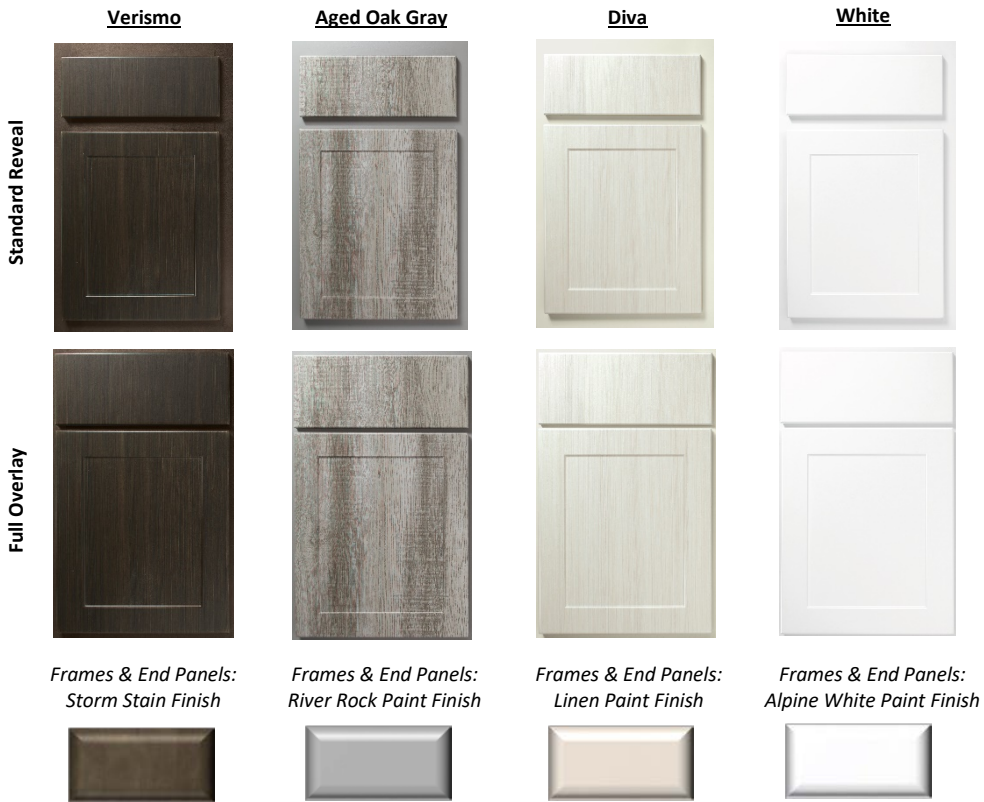

ADVANTA CABINETS DISCLOSURE

Mayfair Door Style Sample Sign-Off

Advanta Cabinets’ Mayfair door style combines textured melamine doors with a stained or painted box. As such, the door and frame will feature coordinating colors rather than a matching finish across the entire product. Advanta Cabinets requires customers to receive a sample cabinet of the selected Mayfair finish to confirm the finished look is acceptable prior to an order being placed.

CUSTOMER ACKNOWLEDGEMENT

We want to make certain you are aware of the characteristics of the Mayfair product as described above. Please indicate with your signature below that you have received a sample of the Mayfair cabinet and are accept the product finish as shown.

Customer Signature: _____ Print Name: _____ Date: _____

Please sign and return to your Advanta sales representative.