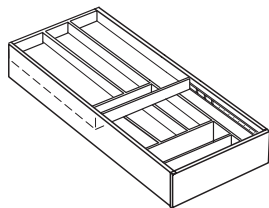

NEW FOR FALL 2019

DOORS & FINISHES

JEFFERSON P PAINTED DOOR

- 3/4" thick standard reveal square doors with slab drawer fronts
- Door frames are assembled with five-piece mortise and tenon joinery
- Recessed Shaker style rails, stiles, and center panel are constructed of painted MDF
- Decorative hardware is available but not required
- **Available in River Rock and Alpine White enamel paint finishes**

NEW FINISH FOR THERMOFOIL DOORS – RIVER ROCK

- Available on Mayfair FOL/SR, Monroe FOL/SR, and Summit Hill FOL/SR
- **First order date September 23, 2019**

BASE CABINETS

PLUMBING SKIRT PANELS

- Additional apron panel sizes to support additional plumbing skirt sizes
- Plywood construction only
- Not available with glaze detailing
- Shipped loose for field installation

PLUMBSKIRTPNL24 (fits HWSB24PS)
 PLUMBSKIRTPNL27 (fits HWSB27PS)
 PLUMBSKIRTPNL33 (fits HWSB33PS)

TIERED CUTLERY DIVIDER KITS

- Wood cutlery divider in a dovetail drawer box
- Maple clear-coat finish
- Can be installed to replace top drawer of corresponding cabinet
- Shipped loose for field installation