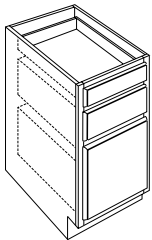

OFFICE CABINETS

FILE DRAWER DESK BASE CABINET

- FDB18 (TruCoat)

DESK DRAWER BASE CABINETS

- DDB12 (TruCoat)
- DDB15 (TruCoat)
- DDB18 (TruCoat)
- DDB21 (TruCoat)
- DDB24 (TruCoat)