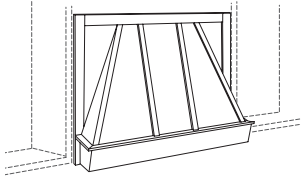

DRAWER STORAGE TWO DRAWER CABINETS

- DS18-2 (TruCoat)
- DS24-2 (TruCoat)
- DS30-2 (TruCoat)

36" WIDE WOOD HOODS

- WH36HP (all styles and species)

BASE CABINETS

BASE DISHWASHER CABINET

- BDW27 (TruCoat)

TWO DRAWER BASE CABINETS