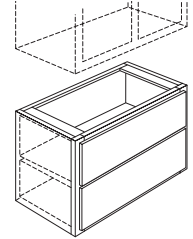

DRAWER STORAGE TWO DRAWER CABINETS

- DS18-2 (TruCoat)
- DS24-2 (TruCoat)
- DS30-2 (TruCoat)

36" WIDE WOOD HOODS

- WH36HP (all styles and species)

BASE CABINETS

BASE DISHWASHER CABINET

- BDW27 (TruCoat)

TWO DRAWER BASE CABINETS