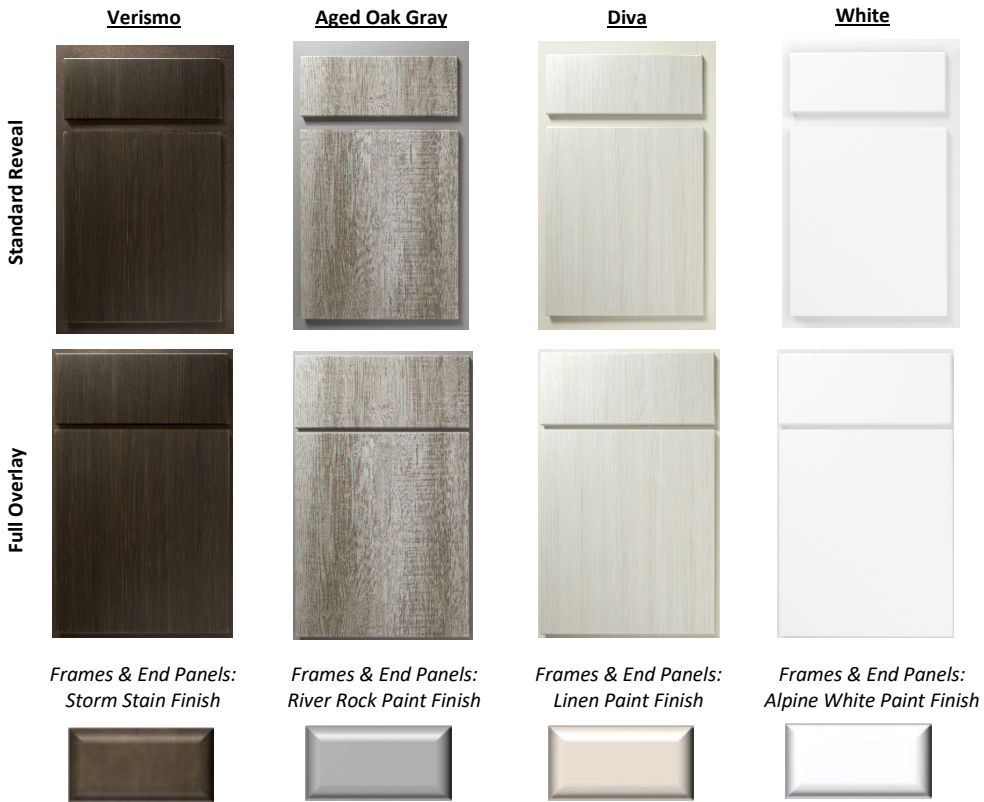

ADVANTA CABINETS DISCLOSURE

Monroe Door Style Sample Sign-Off

Advanta Cabinets’ Monroe door style combines textured melamine doors with a stained or painted box. As such, the door and frame will feature coordinating colors rather than a matching finish across the entire product. Advanta Cabinets requires customers to receive a sample cabinet of the selected Monroe finish to confirm the finished look is acceptable prior to an order being placed.

CUSTOMER ACKNOWLEDGEMENT

We want to make certain you are aware of the characteristics of the Monroe product as described above. Please indicate with your signature below that you have received a sample of the Monroe cabinet and are accept the product finish as shown.

Customer Signature: _____ Print Name: _____ Date: _____

Please sign and return to your Advanta sales representative.